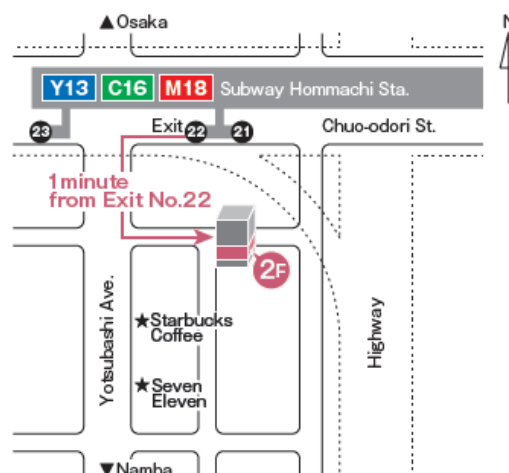

Matcha experience

- Matcha making
  - *It is a simple experience, not a tea ceremony.
- Served with Wagashi (Japanese sweets)

Provided by

紙TO和
KAMITOWA

www.sakuracook.jp

Tsubaki-do Bldg. 2F, 1-2-19,
Awaza Nishi-ku, Osaka, 550-0011
(Subway Hommachi Sta.)

TEL : 06-6626-9088

E-mail : contact@sakuracook.jp